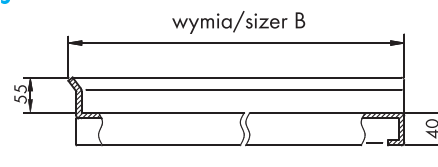

BLATY Z RANTAM COUNTERTOPS WITH RIMS