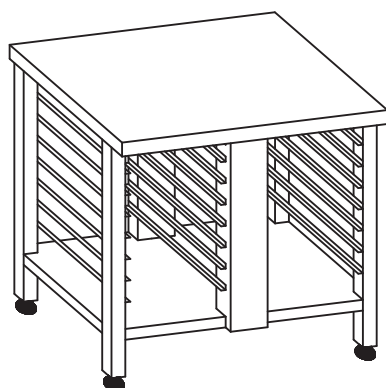

GRUPA 450 PODSTAWY POD PIECE

GROUP 450 BASES UNDERNEATH OVENS

GM-450

L [mm]	Cena [PLN]	Price [EUR]	H [mm]
	B=720	B=720	
910	1564	423	850